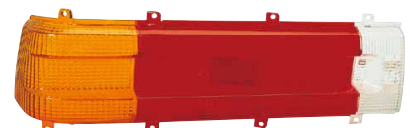

REPLACEMENT FOR

PICK-UP '82

REPLACEMENT FOR

PICK-UP '85

REPLACEMENT FOR

PLEO

00-220-1901
TAIL LAMP LENS
R 784910660
L 784910670
PCS CFT

TBA

220-1202-A
LIGHT CASE
R 784102160
L 784102170
PCS CFT

W/ LAMP

TBA

220-1607
FRONT LAMP
R 84441KE020
L 84441KE030
PCS CFT

TBA

220-1202
LIGHT CASE
R
L
PCS CFT

W/O LAMP

TBA

220-1402N-A
SIDE LAMP
84401KC000
84401AE000
50PCS 0.90CFT

220-1402N-C
SIDE LAMP
50PCS 0.90CFT

220-1913
TAIL LAMP
R 84201KE000
L 84201KE010
PCS CFT

TBA

220-1911
TAIL LAMP
R
L
PCS CFT

TBA

SB