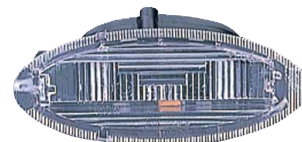

43T

H4/W5W/P21W

**442-1918**  
TAIL LAMP  
R 90010033  
L 90010033  
PCS CFT

P21W/P21W/P21/5W

TBA

**442-2101**  
LICENSE LAMP  
PCS CFT

TBA

**442-1402N-UE**  
SIDE LAMP  
90487599  
200PCS 0.85CFT