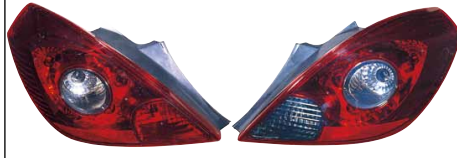

442-1953 R3LD-UE L3LD-UE

TAIL LAMP
R
L
6PCS 7.11CFT